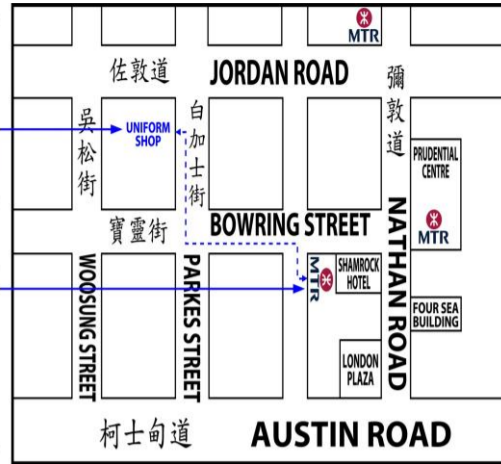

Shop address:
2/F, Will Strong Development Building.
59 PARKES STREET. Jordan District. Kln.
佐敦道白加士街59號健能發展商業大廈 2樓

Jordan Shop - Tel. 2523 2517
Jordan Shop Fax - Tel. 2526 4455
Office - Tel. 2742 2498
Office Fax - Tel. 2741 6390

Opening Hours :
Mon. ~ Sat. 10:00am ~ 6:00pm
Sun. 11:00am ~ 6:00pm (Only in August)

Extra Delivery Service [Optional]

Approximately HK$ 80 "DoorToDoor" Delivery applies only to deliveries within Hong Kong. Outlying islands and remote areas excluded.

Approximately **HK$ 80.00** COVERAGE WEIGHT UP TO 5 KGS.

Door to Door

School Name : _____
Name : _____
Contact No. : _____
E-mail : _____
Address : _____

Please read the notes overleaf and complete all items in BLOCK LETTERS.

1) Delivery schedule takes place from Monday to Saturday, 9:00am to 6:00pm within business hours.
2) Payment against delivery (direct pay by the customers to the courier)
3) Package deliveries will be arranged within 2 weeks after payment of uniforms are received.
4) Should there be any sizing changes etc., please bring the item together with our official receipt to our Jordan shop OR uniform shop in affiliated school within 2 weeks for further process.
5) Jordan uniform shop opens from Monday to Saturday, 10:00am to 6:00pm and close on all public holidays.

Aston Wilson Ltd. & Uniform Station Ltd.
Customer Service Tel.: 852 2742 2498

EX-CHANGE CONDITIONS

If the style and size of the clothes have some problem, you can exchange!

BUT

Exchange will **NOT** be accepted on items in anyway

Washed

Worn

Damaged or Altered

Remark:

1. All the items no money refund.
2. Any special offer goods cannot exchange and refund.
3. Merchandise purchased is EXCHANGEABLE within 2 week from date of purchase with original receipt. (Only exchange for same school items.)

2 February 2011

MON	TUE	WED	THU	FRI	SAT
1	2	3	4	5	6
7	8	9	10	11	12
13	14	15	16	17	18
19	20	21	22	23	24
25	26	27	28		

Aston Wilson Ltd. Uniform Station

退換守則

如衣服的大小及款式有問題, 可以到本店退換.

但

衣服曾被 **清洗**

已穿著

遭損毀及經修改

恕不退換!

(本公司保留鑑定衣服是否有上述情況出現之權利。)

注意:

1. 所有貨品不能退款。
2. 任何特價貨品不能退換及退款。
3. 退換衣服必須於購買日起計 2 星期內進行。退換衣服時, 請出示有效之購物單收據正本。(只限退換同一學校之貨品。)

2 February 2011

MON	TUE	WED	THU	FRI	SAT
1	2	3	4	5	6
7	8	9	10	11	12
13	14	15	16	17	18
19	20	21	22	23	24
25	26	27	28		

Aston Wilson Ltd. Uniform Station