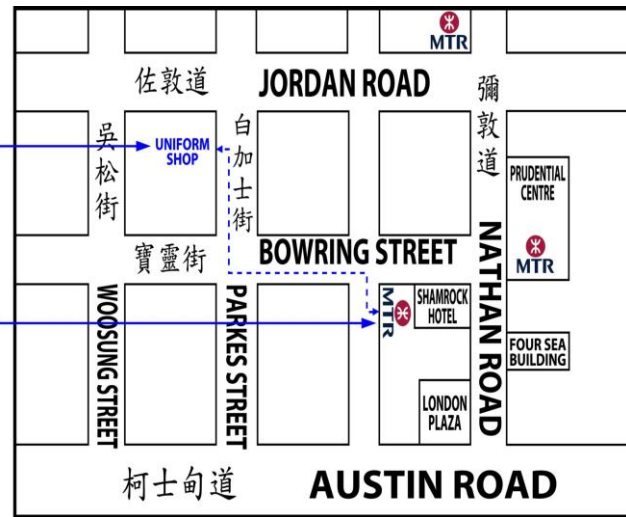

Shop address:
2/F, Will Strong Development Building.
59 PARKES STREET. Jordan District. Kln.
59V P¥F$+ý$î9 (İ.p 29»

Jordan Shop - Tel. 2523 2517
Jordan Shop Fax - Tel. 2526 4455
Office - Tel. 2742 2498
Office Fax - Tel. 2741 6390

Opening Hours :
Mon. ~ Sat. 10:00am ~ 6:00pm
Sun. ~ 11:00am ~ 6:00pm (Only in August)